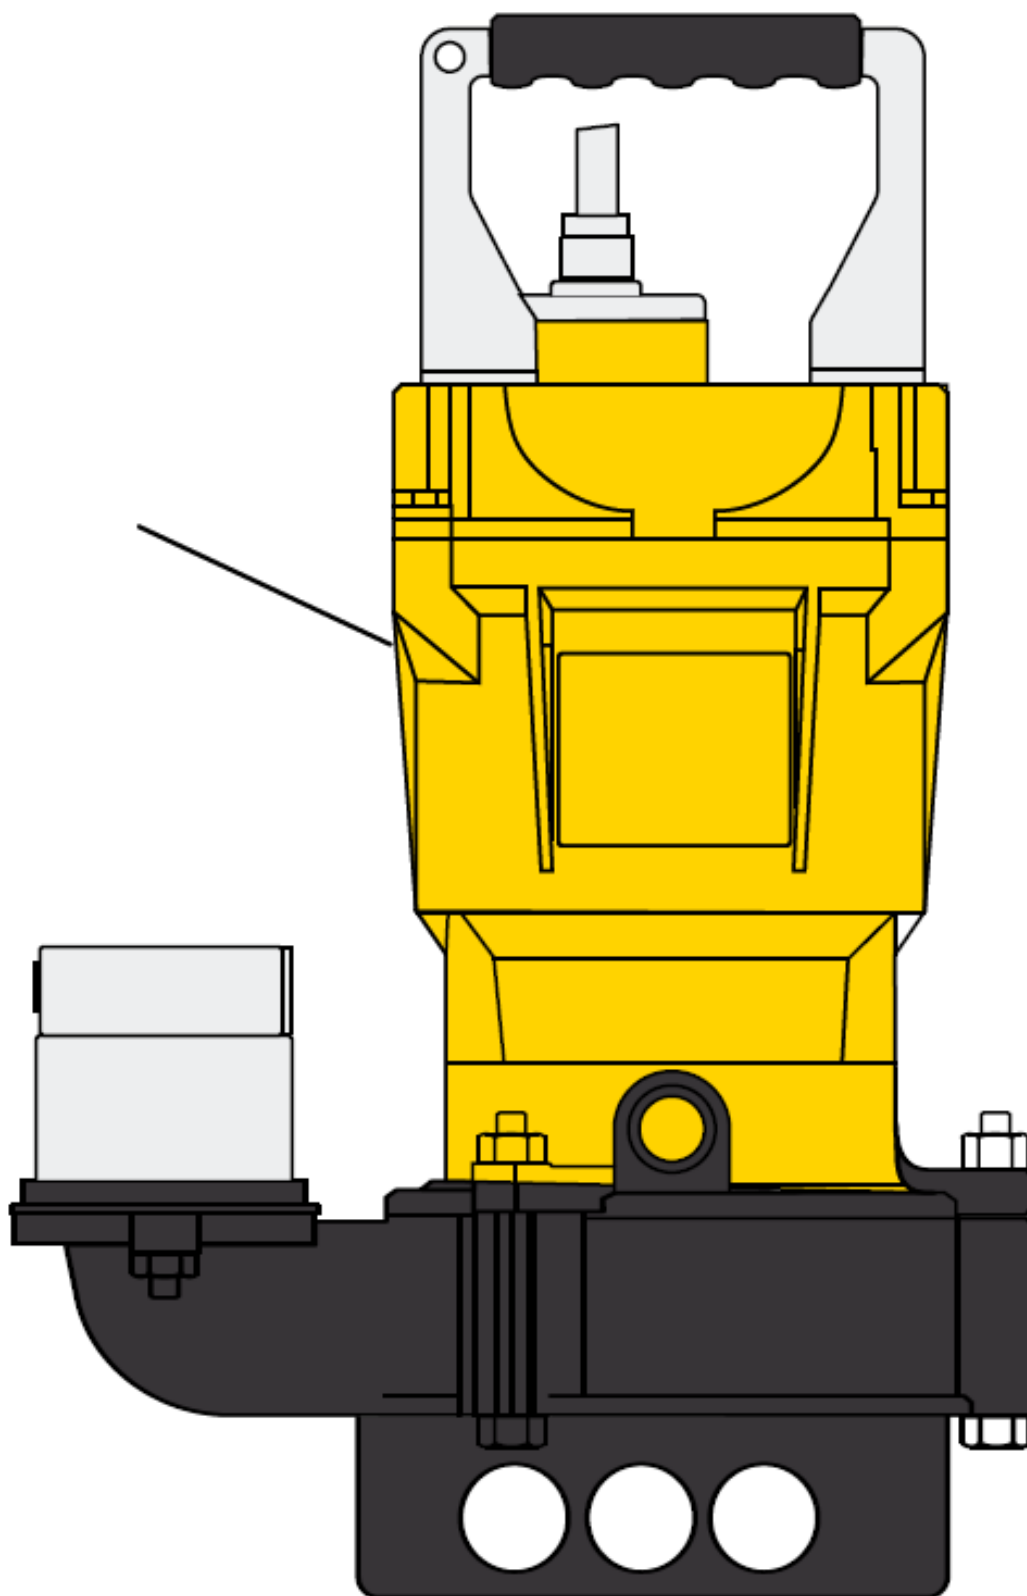

Refer to Parts Online for the most up to date information. The printed information might be outdated.

Fri Jan 28 07:36:37 UTC 2022

Item	Part No.	Name	Qty	L
10	-	WEDAS04N	1	
20	-	WEDAS08N	1	

01 Service WEDAS04N

Refer to Parts Online for the most up to date information. The printed information might be outdated.

Fri Jan 28 07:36:37 UTC 2022

Item	Part No.	Name	Qty	L
1	1605241600	Power Cable	1	
9	1605241700	Cable Band	1	
12	1605241800	Cable Nut	2	
60	-	Motor Assy	1	
75	1605242100	Motor Protector	1	
82	1605242300	Capacitor	1	
92	1605242400	Spacer	1	
132	1605242500	Shaft Seal	1	
133	1605242600	Oil Seal	1	
138	1605242750	Oil Plug	1	
147	1605242800	Seal Bracket	1	
154	1605244900	Rear Packing	1	
160	1605243125	Impeller	1	
166	1605245300	Strainer	1	
177	1605243500	Impeller Nut	1	
190	1605243600	Parallel key	1	
196	1605243700	Delivery Coupling	1	
196	1605243750	Hose Coupling	1	
205	1605243800	Sleeve	1	
206	1605243925	Pump Casing	1	
240	1605244050	Packing	1	
241	1605244100	Gasket	1	
301	1605244400	Handle	1	
340	1605244600	O-Ring	1	
343-1	0147132302	Screw	2	
343-2	0147124702	Screw DIN933	3	
343-3	0147120803	Hexagonal head screw	1	
343-4	0147196050	Bolt	3	
343-5	0147196049	Hexagon head screw	2	
344	0211195926	Cap Bolt	3	
345	-	Stud	2	
347-1	0266110702	Nut	6	
347-2	0261109102	Hexagon nut	1	
348-1	0300027449	Washer	4	
348-2	0301211801	Washer	1	

Refer to Parts Online for the most up to date information. The printed information might be outdated.

Fri Jan 28 07:36:37 UTC 2022

This page intentionally left blank

Item	Part No.	Name	Qty	L
348-3	0301212101	Plain washer	3	
349	0333217424	Washer	1	
350	1605242250	Sealing ring	1	