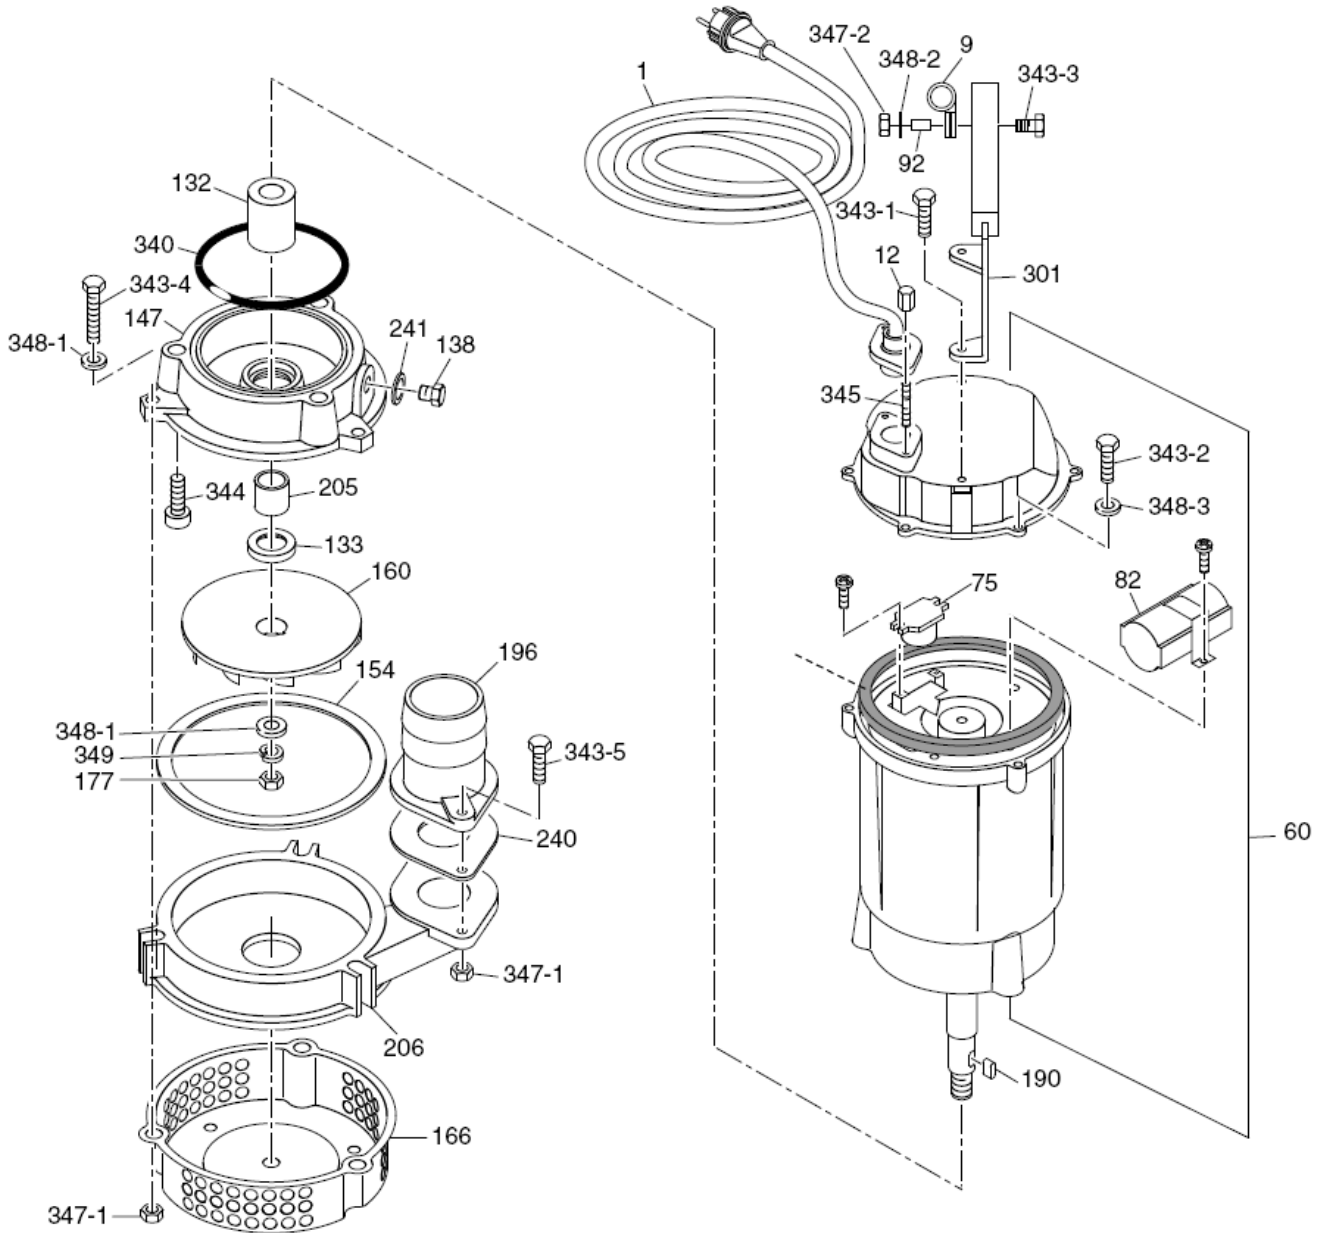

Refer to Parts Online for the most up to date information. The printed information might be outdated.

Fri Jan 28 07:36:37 UTC 2022

Item	Part No.	Name	Qty	L
1	1605241600	Power Cable	1	
9	1605241700	Cable Band	1	
12	1605241800	Cable Nut	2	
60	-	Motor Assy	1	
75	1605242100	Motor Protector	1	
82	1605242300	Capacitor	1	
92	1605242400	Spacer	1	
132	1605242500	Shaft Seal	1	
133	1605242600	Oil Seal	1	
138	1605242750	Oil Plug	1	
147	1605242800	Seal Bracket	1	
154	1605244900	Rear Packing	1	
160	1605243125	Impeller	1	
166	1605245300	Strainer	1	
177	1605243500	Impeller Nut	1	
190	1605243600	Parallel key	1	
196	1605243700	Delivery Coupling	1	
196	1605243750	Hose Coupling	1	
205	1605243800	Sleeve	1	
206	1605243925	Pump Casing	1	
240	1605244050	Packing	1	
241	1605244100	Gasket	1	
301	1605244400	Handle	1	
340	1605244600	O-Ring	1	
343-1	0147132302	Screw	2	
343-2	0147124702	Screw DIN933	3	
343-3	0147120803	Hexagonal head screw	1	
343-4	0147196050	Bolt	3	
343-5	0147196049	Hexagon head screw	2	
344	0211195926	Cap Bolt	3	
345	-	Stud	2	
347-1	0266110702	Nut	6	
347-2	0261109102	Hexagon nut	1	
348-1	0300027449	Washer	4	
348-2	0301211801	Washer	1	

Refer to Parts Online for the most up to date information. The printed information might be outdated.

Fri Jan 28 07:36:37 UTC 2022

This page intentionally left blank

Item	Part No.	Name	Qty	L
348-3	0301212101	Plain washer	3	
349	0333217424	Washer	1	
350	1605242250	Sealing ring	1	