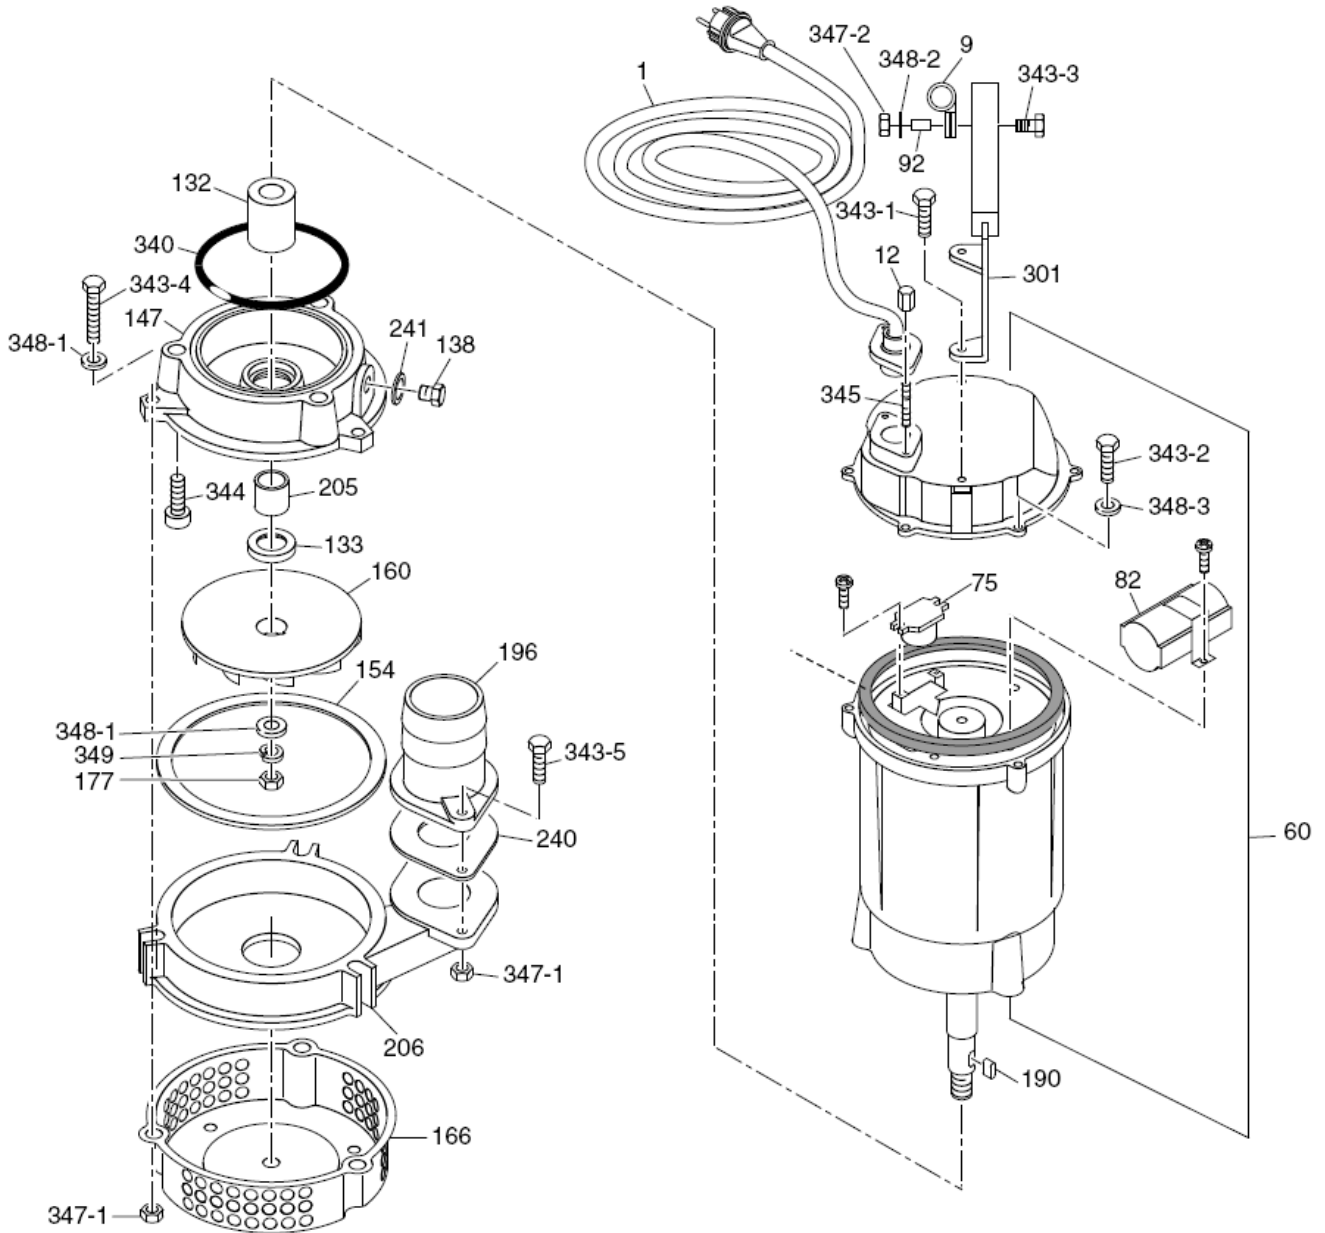

01 Service WEDAS08N

Refer to Parts Online for the most up to date information. The printed information might be outdated.

Fri Jan 28 07:36:37 UTC 2022

Item	Part No.	Name	Qty	L
1	1605241600	Power Cable	1	
9	1605241700	Cable Band	1	
12	1605241800	Cable Nut	2	
60	-	Motor Assy	1	
75	1605242100	Motor Protector	1	
82	1605242300	Capacitor	1	
92	1605242400	Spacer	1	
132	1605242500	Shaft Seal	1	
133	1605242600	Oil Seal	1	
138	1605242750	Oil Plug	1	
147	1605242800	Seal Bracket	1	
154	1605244900	Rear Packing	1	
160	1605243150	Impeller	1	
166	1605245300	Strainer	1	
177	1605243500	Impeller Nut	1	
190	1605243600	Parallel key	1	
196	1605243700	Delivery Coupling	1	
196	1605243750	Hose Coupling	1	
205	1605243800	Sleeve	1	
206	1605243925	Pump Casing	1	
240	1605244050	Packing	1	
241	1605244100	Gasket	1	
301	1605244400	Handle	1	
340	1605244600	O-Ring	1	
343-1	0147132302	Screw	2	
343-2	0147124702	Screw DIN933	3	
343-3	0147120803	Hexagonal head screw	1	
343-4	0147196050	Bolt	3	
343-5	0147196049	Hexagon head screw	2	
344	0211195926	Cap Bolt	3	
345	N/A	Stud	2	
347-1	0266110702	Nut	6	
347-2	0261109102	Hexagon nut	1	
348-1	0300027449	Washer	4	
348-2	0301211801	Washer	1	

Refer to Parts Online for the most up to date information. The printed information might be outdated.

Fri Jan 28 07:36:37 UTC 2022