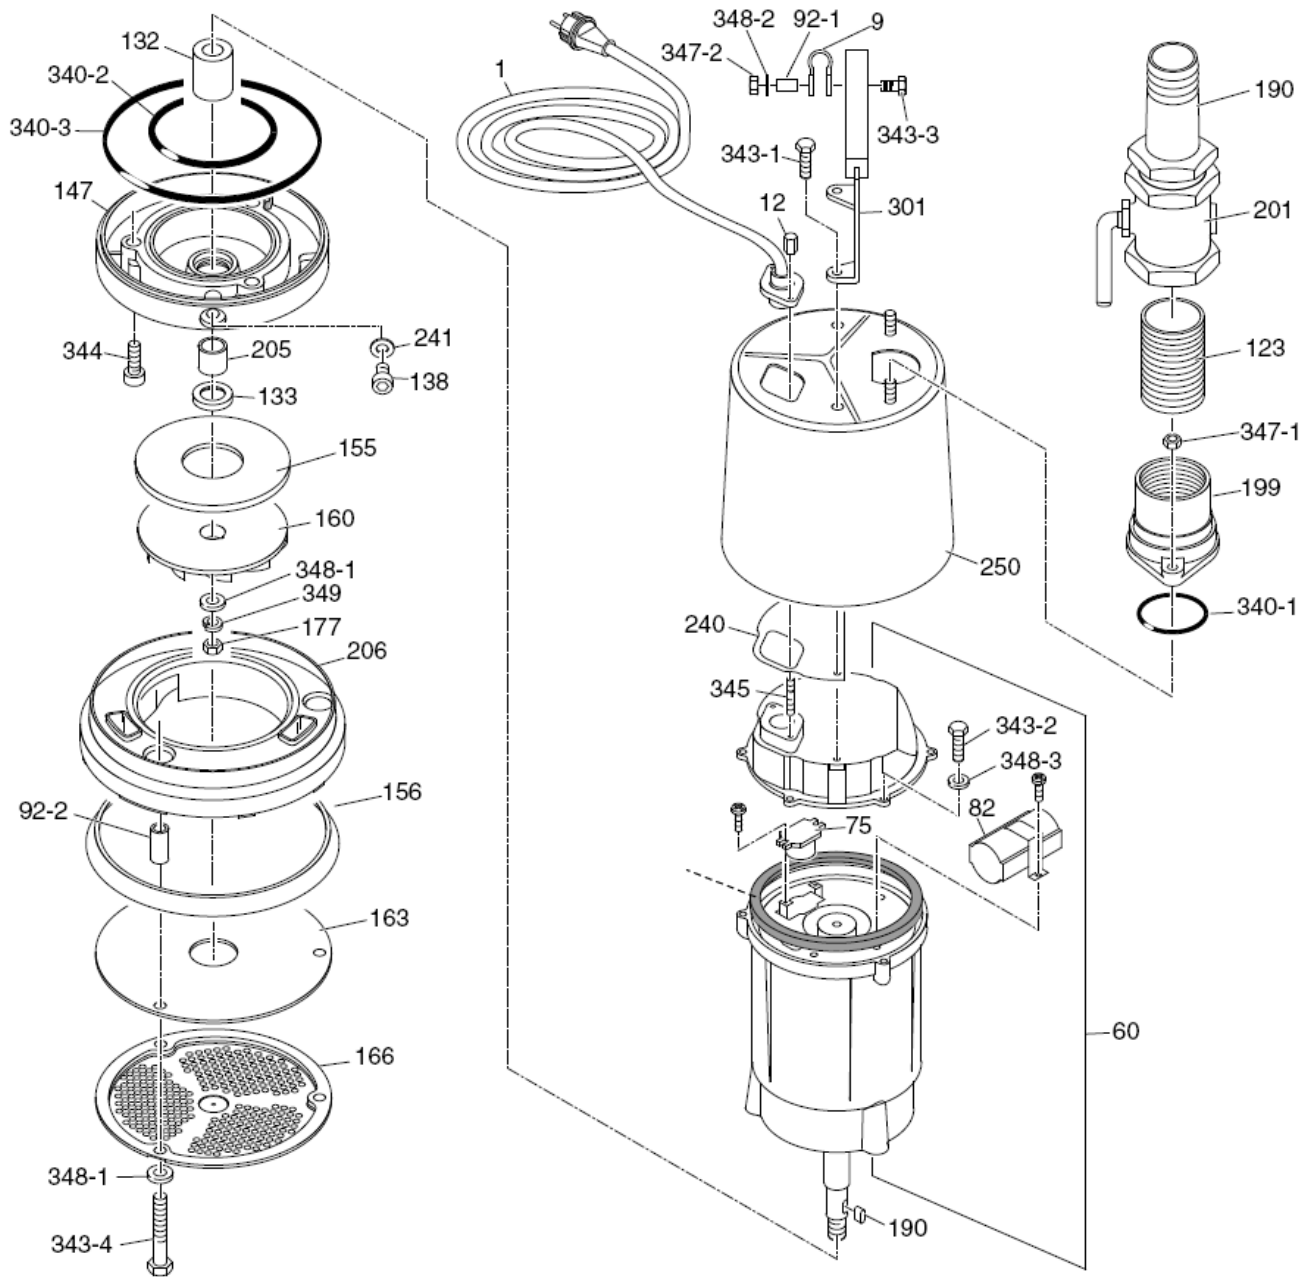

01 Service WEDA D04BN

Refer to Parts Online for the most up to date information. The printed information might be outdated.

Fri Jan 28 08:36:01 UTC 2022

Item	Part No.	Name	Qty	L
1	1605241600	Power Cable	1	
9	1605241700	Cable Band	1	
12	1605241800	Cable Nut	2	
60	-	Motor Assy	1	
75	1605242100	Motor Protector	1	
82	1605242300	Capacitor	1	
92-1	1605242400	Spacer	1	
92-2	1605244800	Spacer	3	
123	1605246500	Nipple	1	
132	1605242500	Shaft Seal	1	
133	1605242600	Oil Seal	1	
138	1605242700	Oil Plug	1	
147	1605242850	Seal Bracket	1	
155	1605242900	Rear Cover	1	
156	1605245000	Suction Skirt	1	
160	1605243100	Impeller	1	
163	1605245100	Suction Plate	1	
166	1605245200	Strainer	1	
177	1605243500	Impeller Nut	1	
190	1605243600	Parallel key	1	
196	1605243775	Hose Coupling	1	
199	1605246400	Flange	1	
201	1605246600	Ball valve	1	
205	1605243800	Sleeve	1	
206	1605243950	Pump Casing	1	
240	1605244000	Packing	1	
241	1605244100	Gasket	1	
250	1605244200	Casing	1	
301	1605244400	Handle	1	
340-1	1605244500	O-Ring	1	
340-2	1605244600	O-Ring	1	
340-3	1605244700	O-Ring	1	
343-1	0147132502	Screw DIN933	2	
343-2	0147124702	Screw DIN933	3	
343-3	0147120803	Hexagonal head screw	1	

Refer to Parts Online for the most up to date information. The printed information might be outdated.

Fri Jan 28 08:36:01 UTC 2022