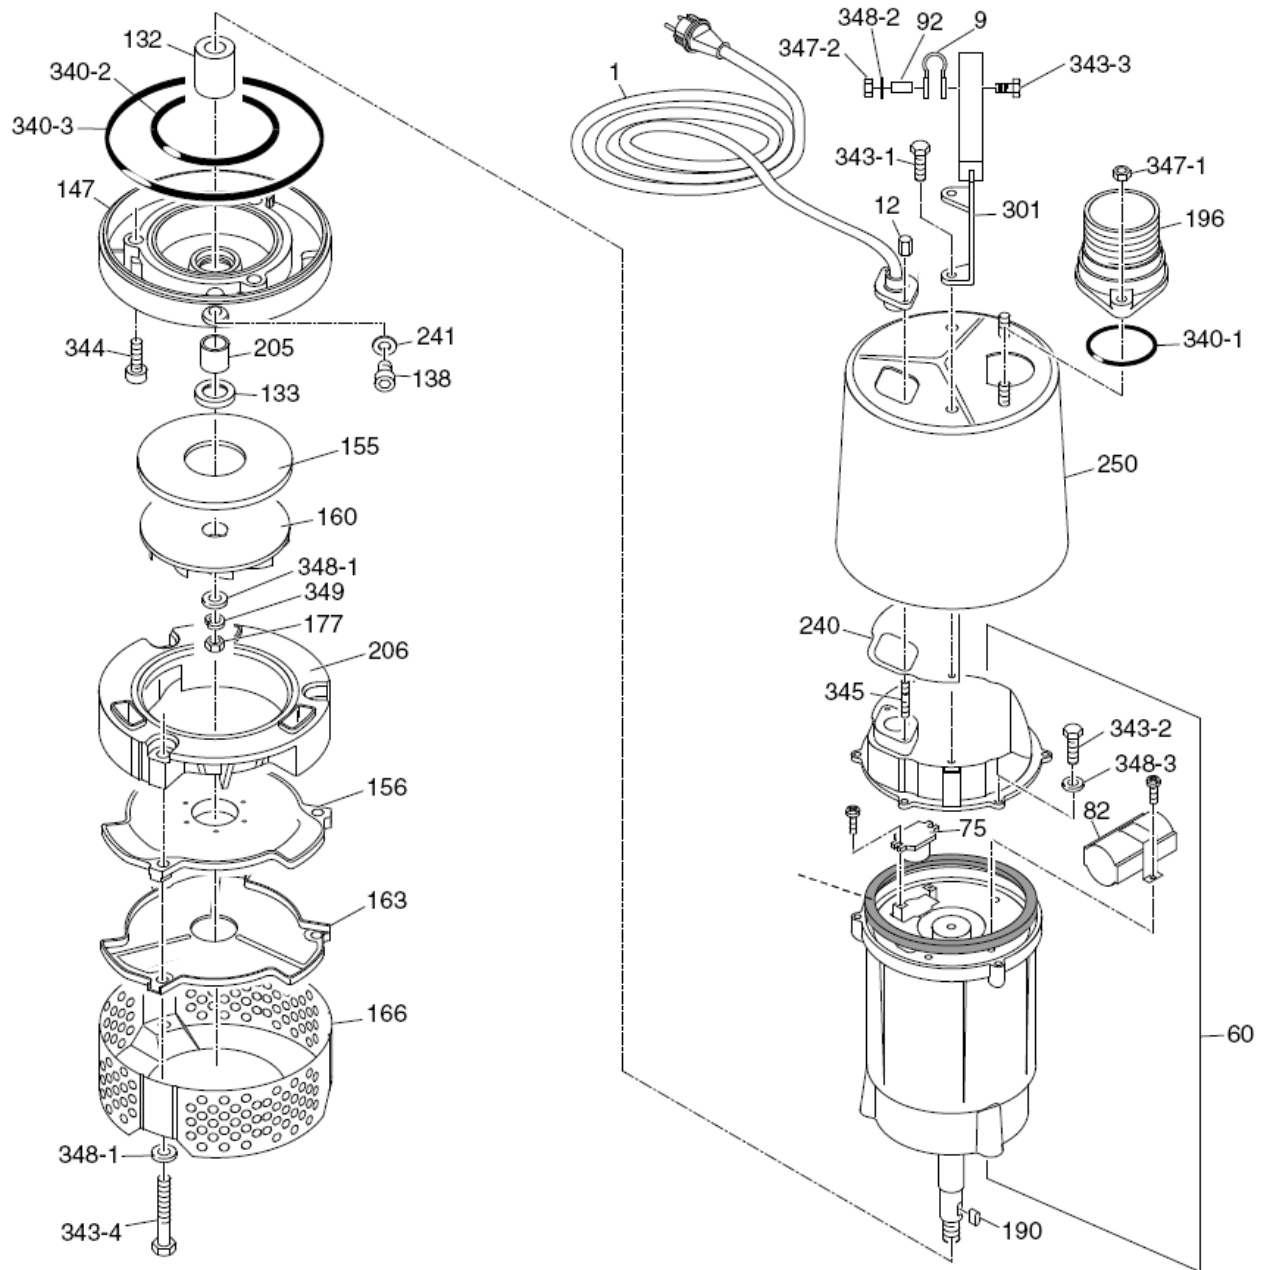

01 Service WEDA D04N

Refer to Parts Online for the most up to date information. The printed information might be outdated.

Fri Jan 28 08:36:01 UTC 2022

Item	Part No.	Name	Qty	L
1	1605241600	Power Cable	1	
9	1605241700	Cable Band	1	
12	1605241800	Cable Nut	2	
60	-	Motor Assy	1	
75	1605242100	Motor Protector	1	
82	1605242300	Capacitor	1	
92	1605242400	Spacer	1	
132	1605242500	Shaft Seal	1	
133	1605242600	Oil Seal	1	
138	1605242700	Oil Plug	1	
147	1605242850	Seal Bracket	1	
155	1605242900	Rear Cover	1	
156	1605243000	Suction Plate	1	
160	1605243100	Impeller	1	
163	1605243300	Suction Cover	1	
166	1605243400	Strainer	1	
177	1605243500	Impeller Nut	1	
190	1605243600	Parallel key	1	
196	1605243700	Delivery Coupling	1	
196	1605243750	Hose Coupling	1	
205	1605243800	Sleeve	1	
206	1605243900	Pump Casing	1	
240	1605244000	Packing	1	
241	1605244100	Gasket	1	
250	1605244200	Casing	1	
301	1605244400	Handle	1	
340-1	1605244500	O-Ring	1	
340-2	1605244600	O-Ring	1	
340-3	1605244700	O-Ring	1	
343-1	0147132502	Screw DIN933	2	
343-2	0147124702	Screw DIN933	3	
343-3	0147120803	Hexagonal head screw	1	
343-4	0147133202	Bolt	3	
344	0211195923	Cap Bolt	3	
345	-	Seal washer	2	

Refer to Parts Online for the most up to date information. The printed information might be outdated.

Fri Jan 28 08:36:01 UTC 2022