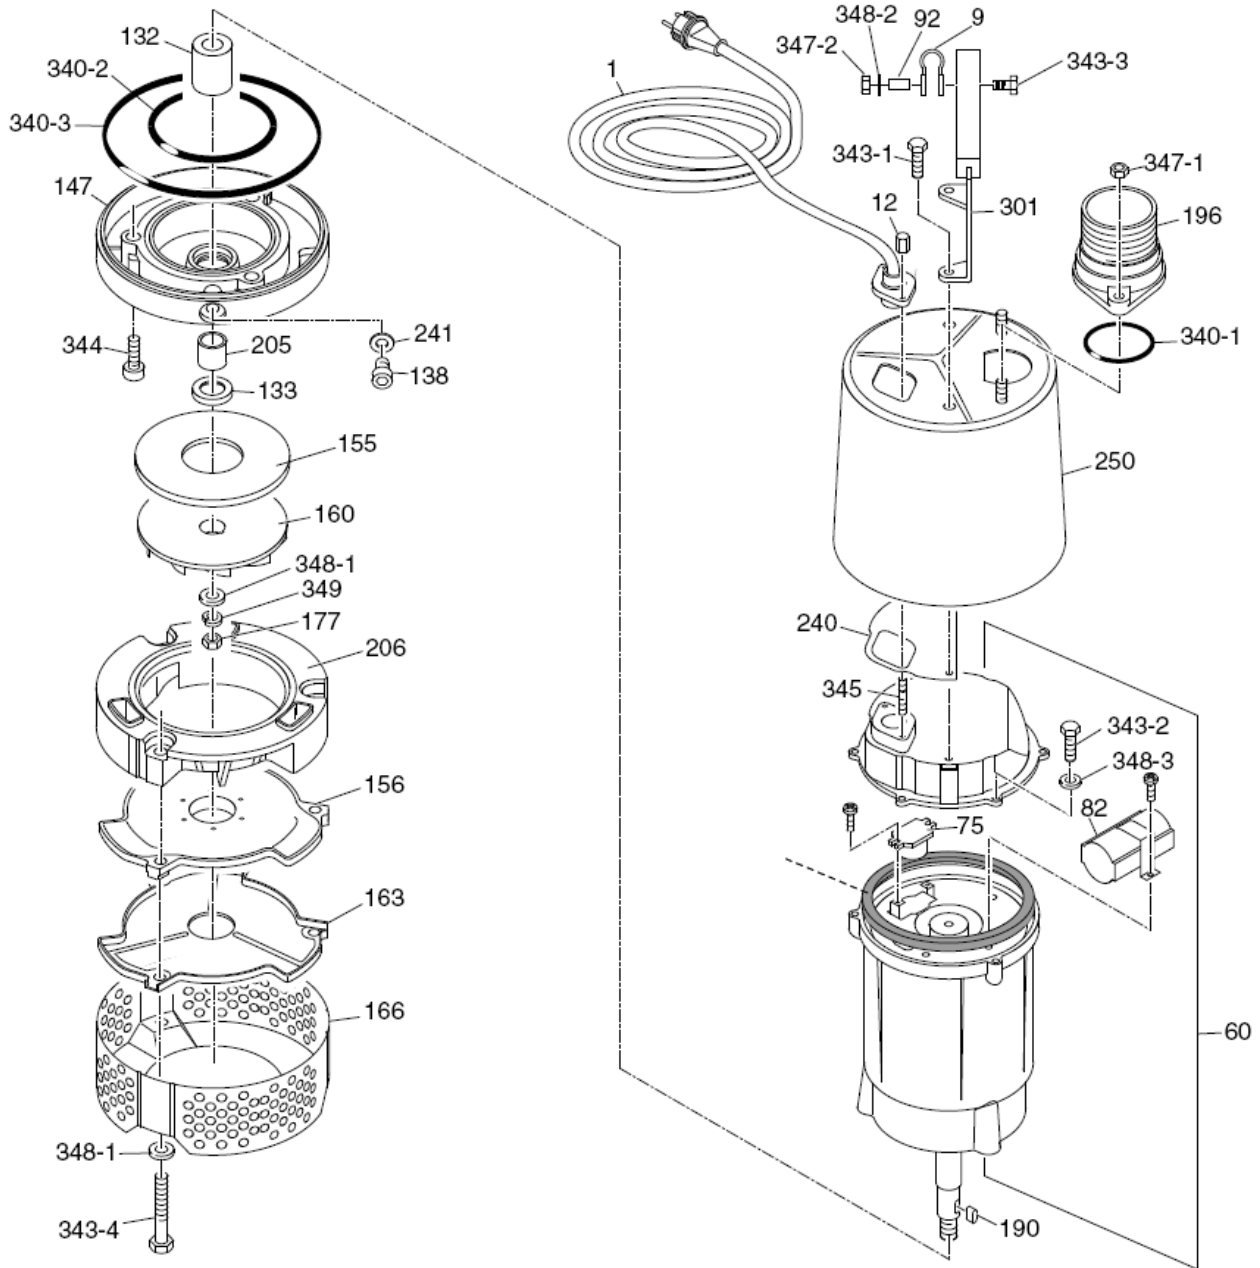

01 Service WEDA D08N

Refer to Parts Online for the most up to date information. The printed information might be outdated.

Fri Jan 28 08:36:01 UTC 2022

Item	Part No.	Name	Qty	L
1	1605241600	Power Cable	1	
9	1605241700	Cable Band	1	
12	1605241800	Cable Nut	2	
60	-	Motor Assy	1	
75	1605242200	Motor Protector	1	
82	1605242300	Capacitor	1	
92	1605242400	Spacer	1	
132	1605242500	Shaft Seal	1	
133	1605242600	Oil Seal	1	
138	1605242700	Oil Plug	1	
147	1605242850	Seal Bracket	1	
155	1605242900	Rear Cover	1	
156	1605243000	Suction Plate	1	
160	1605243200	Impeller	1	
163	1605243300	Suction Cover	1	
166	1605243400	Strainer	1	
177	1605243500	Impeller Nut	1	
190	1605243600	Parallel key	1	
196	1605243700	Delivery Coupling	1	
196	1605243750	Hose Coupling	1	
205	1605243800	Sleeve	1	
206	1605243900	Pump Casing	1	
240	1605244000	Packing	1	
241	1605244100	Gasket	1	
250	1605244300	Casing	1	
301	1605244400	Handle	1	
340-1	1605244500	O-Ring	1	
340-2	1605244600	O-Ring	1	
340-3	1605244700	O-Ring	1	
343-1	0147 1325 02	Bolt	2	
343-2	0147124702	Screw DIN933	3	
343-3	0147120803	Hexagonal head screw	1	
343-4	0147133202	Bolt	3	
344	0211195923	Cap Bolt	3	
345	-	Seal washer	2	

Refer to Parts Online for the most up to date information. The printed information might be outdated.

Fri Jan 28 08:36:01 UTC 2022

This page intentionally left blank

Item	Part No.	Name	Qty	L
343-4	0147132902	Bolt	3	
344	0211195923	Cap Bolt	3	
345	-	Seal washer	2	
347-1	0266110702	Nut	2	
347-2	0261109102	Hexagon nut	1	
348-1	0300027449	Washer	1	
348-2	0301211801	Washer	1	
348-3	0301212101	Plain washer	3	
349	0333217424	Washer	1	
350	1605242250	Sealing ring	1	