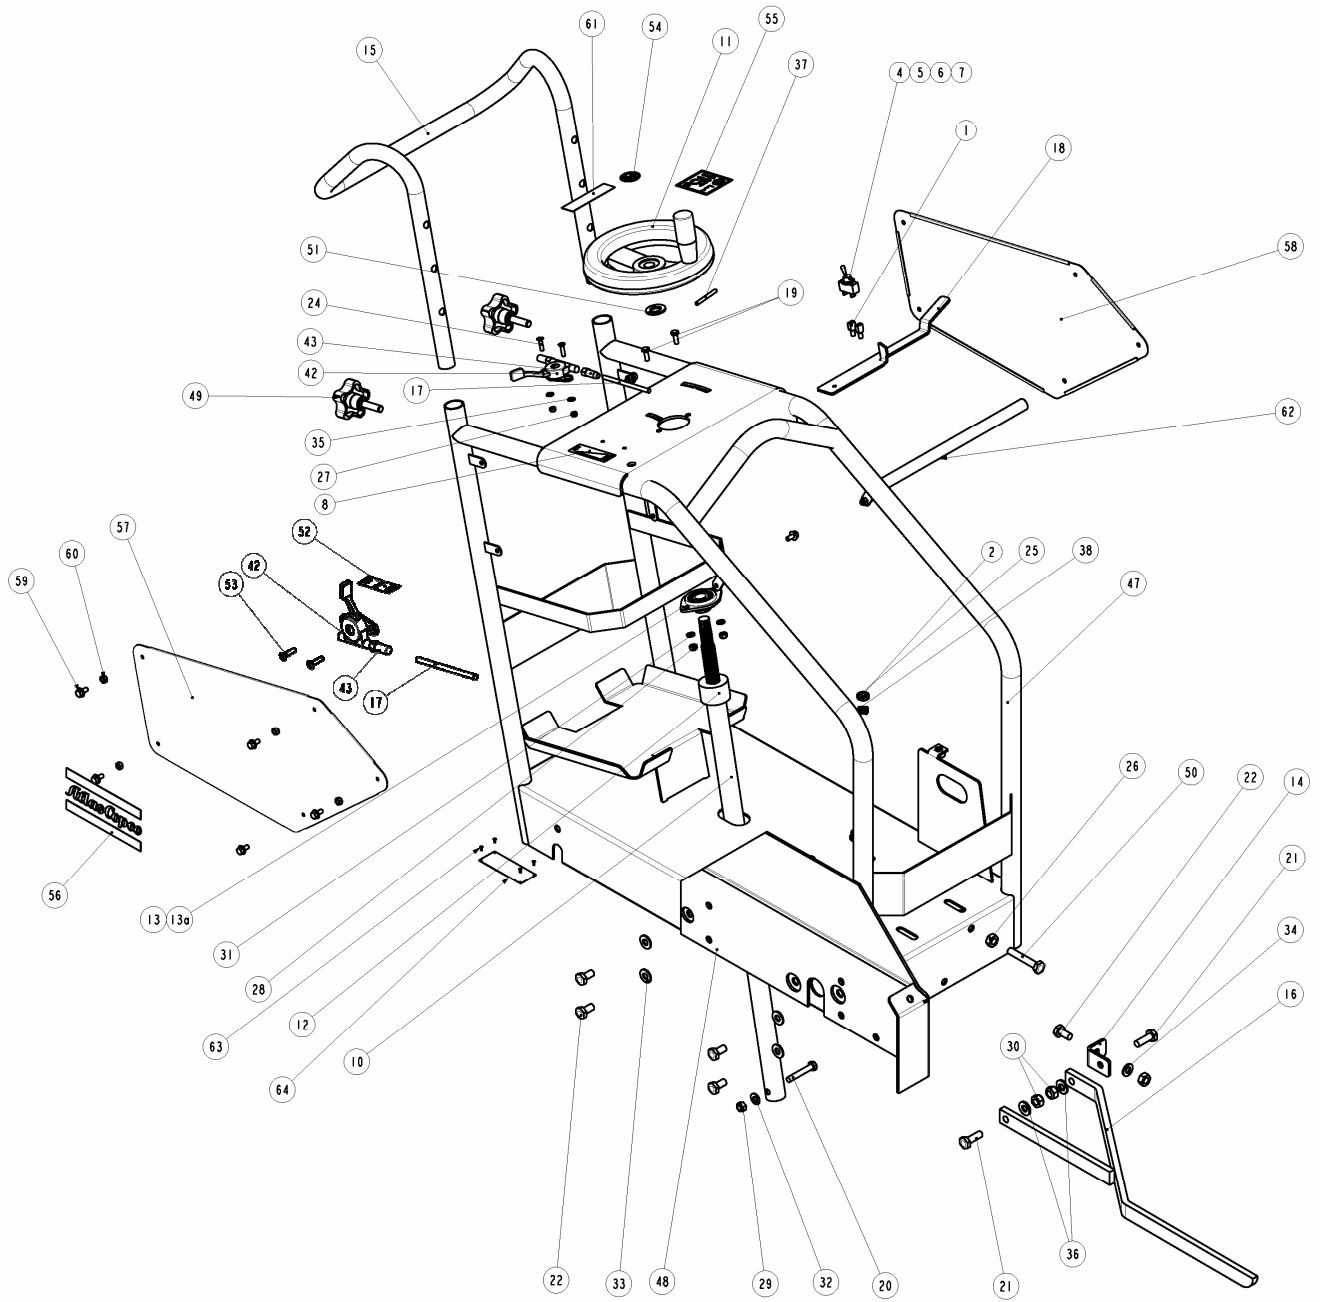

No.	Description	Remark	Quantity		Part number
			ORKA Gasoline	ORKA Diesel	
1	Key		1	1	4700 3501 11
2	Motor shaft pulley		1	1	4700 3688 18
3	Blade shaft pulley		1	1	4700 3688 19
4	Engine	Honda GX390UT1 QWA4 SD	1	-	4700 3688 45
4	Engine	Lombardini 15LD350	-	1	4700 3696 74
5	Bearing		2	2	4700 3688 46
6	Blade shaft		1	1	4700 3688 47
7	Blade holder		1	1	4700 3688 48
8	Pin		1	1	4700 3688 49
9	Flange		1	1	4700 3688 50
10	Tensioning plate		1	-	4812 0510 13
10	Tensioning plate		-	1	4812 0510 28
11	Belt		1	-	4700 3688 62
11	Belt		-	1	4700 3696 77
12	Screw		1	1	4700 3688 65
13	Pulley cover		1	-	4812 0510 19
13	Pulley cover		-	1	4812 0510 29
14	Screw		4	4	4700 5000 37
15	Screw		1	1	0147 3000 15
16	Screw		4	4	4700 5160 02
17	Nut		4	4	4700 5860 18
18	Nut		4	4	4700 5860 19
19	Washer		4	4	4700 6150 44
20	Washer		4	4	4700 6150 45
21	Pin		1	1	4700 6290 24